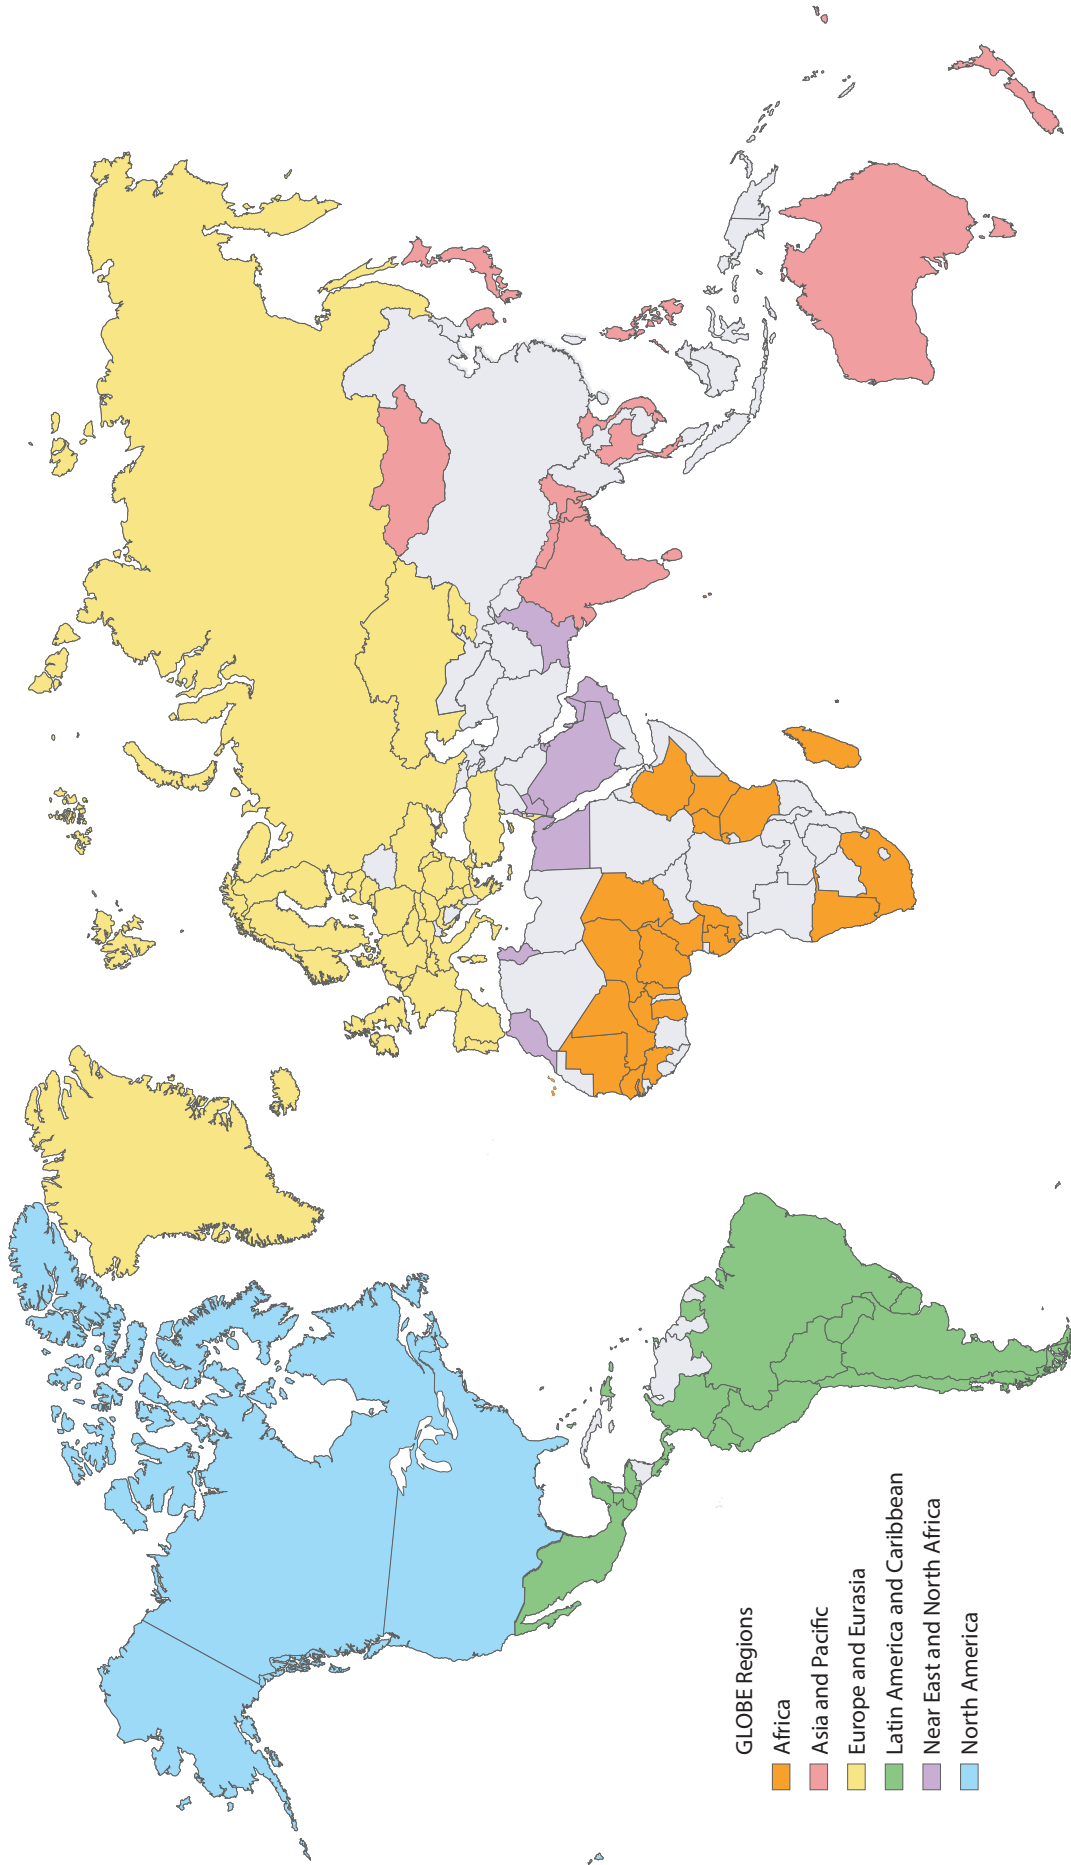

GLOBE Countries By Region

Africa

Benin	Madagascar
Burkina Faso	Mali
Cameroon	Mauritius
Cape Verde	Namibia
Chad	Niger
Republic of Congo	Nigeria
Ethiopia	Rwanda
Gabon	Senegal
Gambia	South Africa
Ghana	Tanzania
Guinea	Uganda
Kenya	

Asia and Pacific

Australia	Mongolia
Bangladesh	Nepal
Fiji	New Zealand
India	Palau
Japan	Philippines
Republic of Korea	Sri Lanka
Maldives	Taiwan Partnership
Marshall Islands	Thailand
Micronesia	Vietnam

Europe and Eurasia

Near East and North Africa

Bahrain	Qatar
Egypt	Saudi Arabia
Jordan	Tunisia
Kuwait	United Arab Emirates
Lebanon	
Mauritania	
Morocco	
Oman	
Pakistan	

North America

Canada	United States of America
--------	--------------------------

Sponsored by:

Supported by:

www.globe.gov help@globe.gov

Implemented by: UCAR

GLOBE Participating Countries

- GLOBE Regions
- Africa
 - Asia and Pacific
 - Europe and Eurasia
 - Latin America and Caribbean
 - Near East and North Africa
 - North America