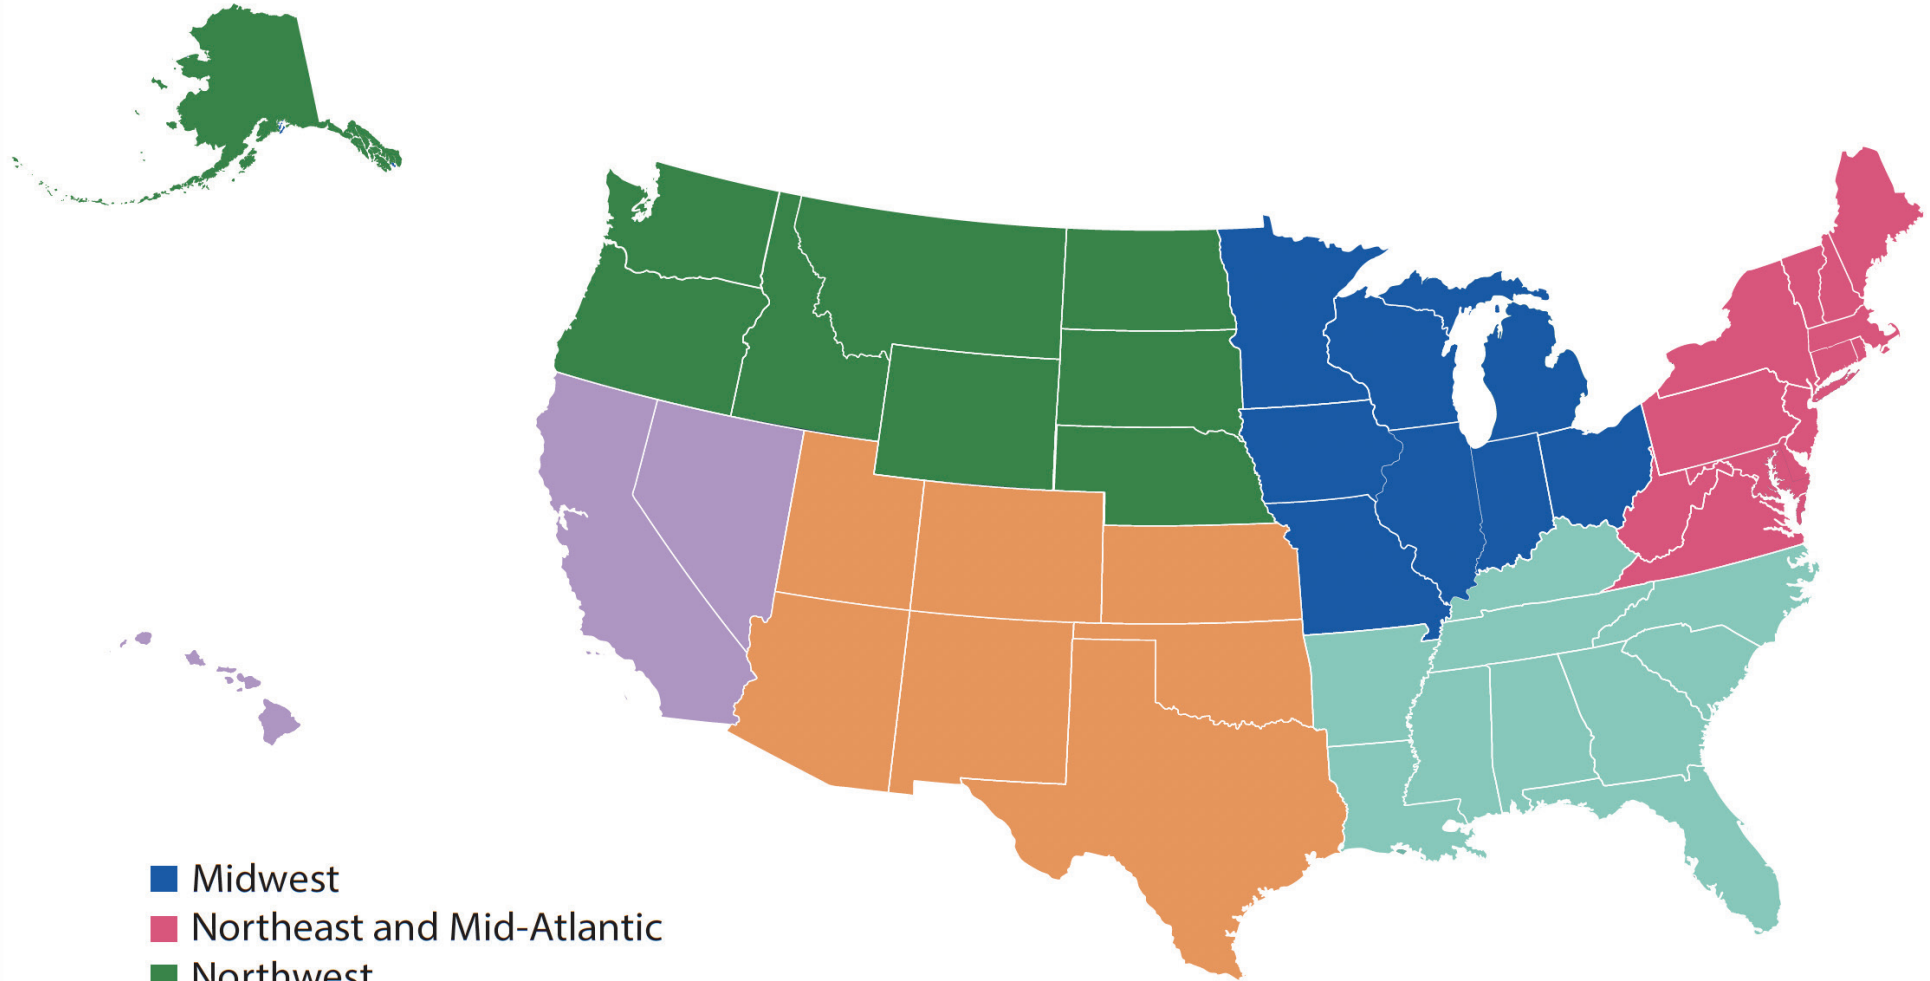

U.S. GLOBE REGIONS

- Midwest
- Northeast and Mid-Atlantic
- Northwest
- Pacific
- Southeast
- Southwest

2024

Become a U.S. GLOBE Partner

GLOBE U.S. Partner Forum

The United States is divided into six GLOBE regions. Each region has one representative on the U.S. Partner Forum, who works closely to guide the future of GLOBE in the United States.

Midwest

Illinois	Minnesota
Indiana	Missouri
Iowa	Ohio
Michigan	Wisconsin

Northeast and Mid-Atlantic

Delaware	New Jersey, New York
District of Columbia (D.C.)	New York
Connecticut	Pennsylvania
Maine	Rhode Island
Maryland	Vermont, Virginia
Massachusetts	West Virginia
New Hampshire	

Northwest

Alaska	Oregon
Idaho	South Dakota
Montana	Washington
Nebraska	Wyoming
North Dakota	

Pacific

California	U.S. TERRITORIES
Nevada	• American Samoa, Guam
Hawaii	• North Mariana Islands

Southeast

Alabama	Louisiana	U.S. TERRITORIES
Arkansas	Mississippi	• Puerto Rico
Florida	North Carolina	• U.S. Virgin Islands
Georgia	South Carolina	
Kentucky	Tennessee	

Southwest

Arizona	Oklahoma
Colorado	Texas
Kansas	Utah
New Mexico	