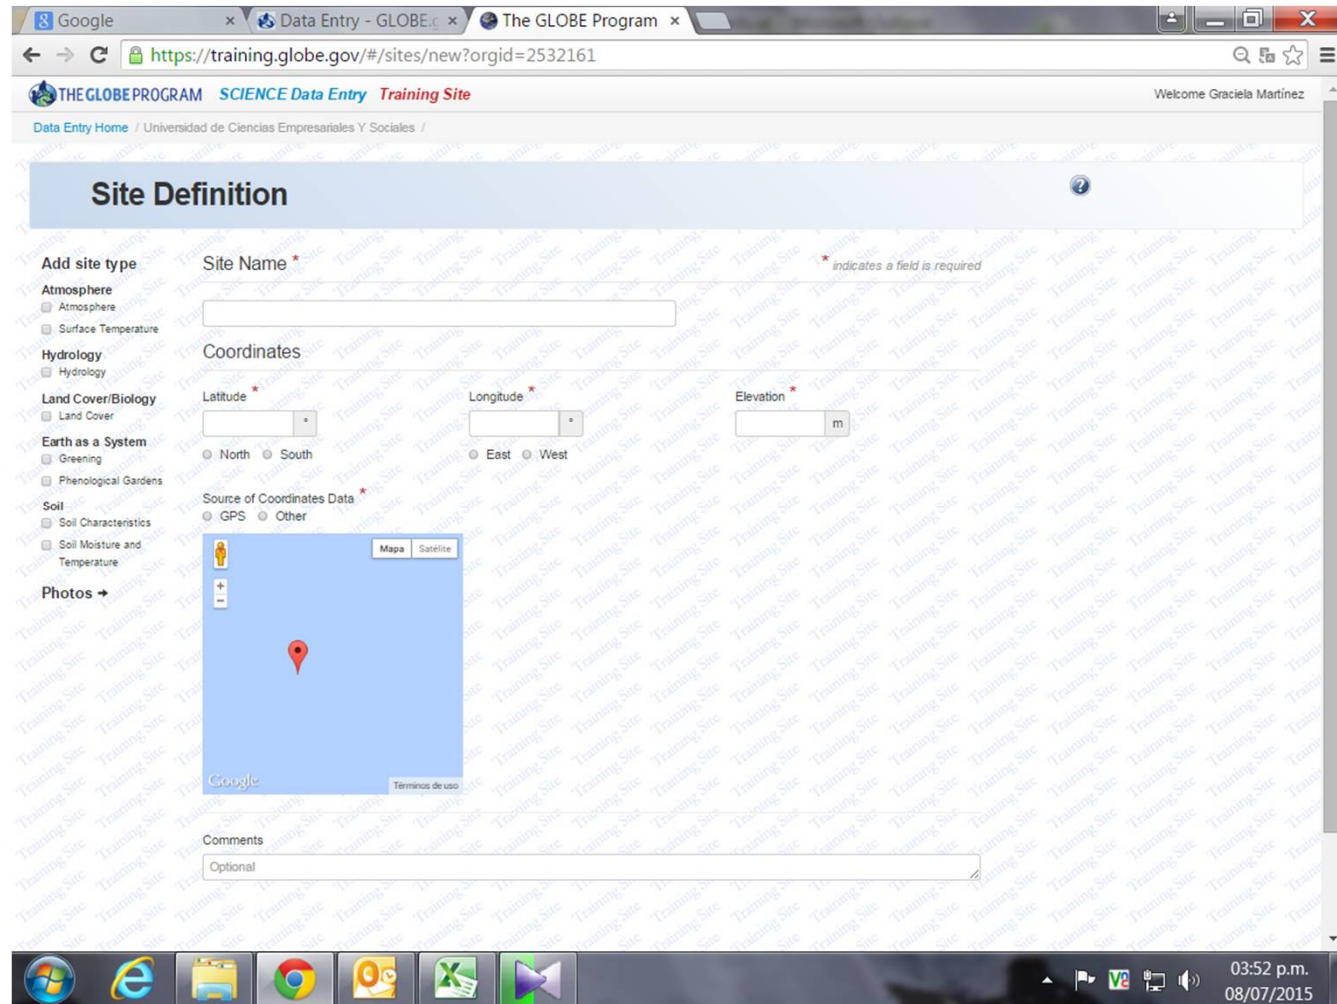

GLOBE Data Entry consists of several options:

 [Live Data Entry](#) - These pages are for entering environmental data - collected at defined sites, according to protocol, and using approved instrumentation - for entry into the official GLOBE science database.

 [Training Data Entry](#) - These pages are for practicing data entry, either during workshops or when providing others a view of the data entry process. These data entry pages are based on the newer designed data entry pages. These data are not intended for entry into the official GLOBE science database.

04:40 p.m. 02/07/2015

Selecciona **Training Data Entry**

Aparecerá en mis Organizaciones el nombre de tu/s Escuela/s registradas.
Haciendo clic en + se abrirá un pantalla con tus sitios si los hubiera

Haciendo clic en Add Site, aparece la próxima pantalla