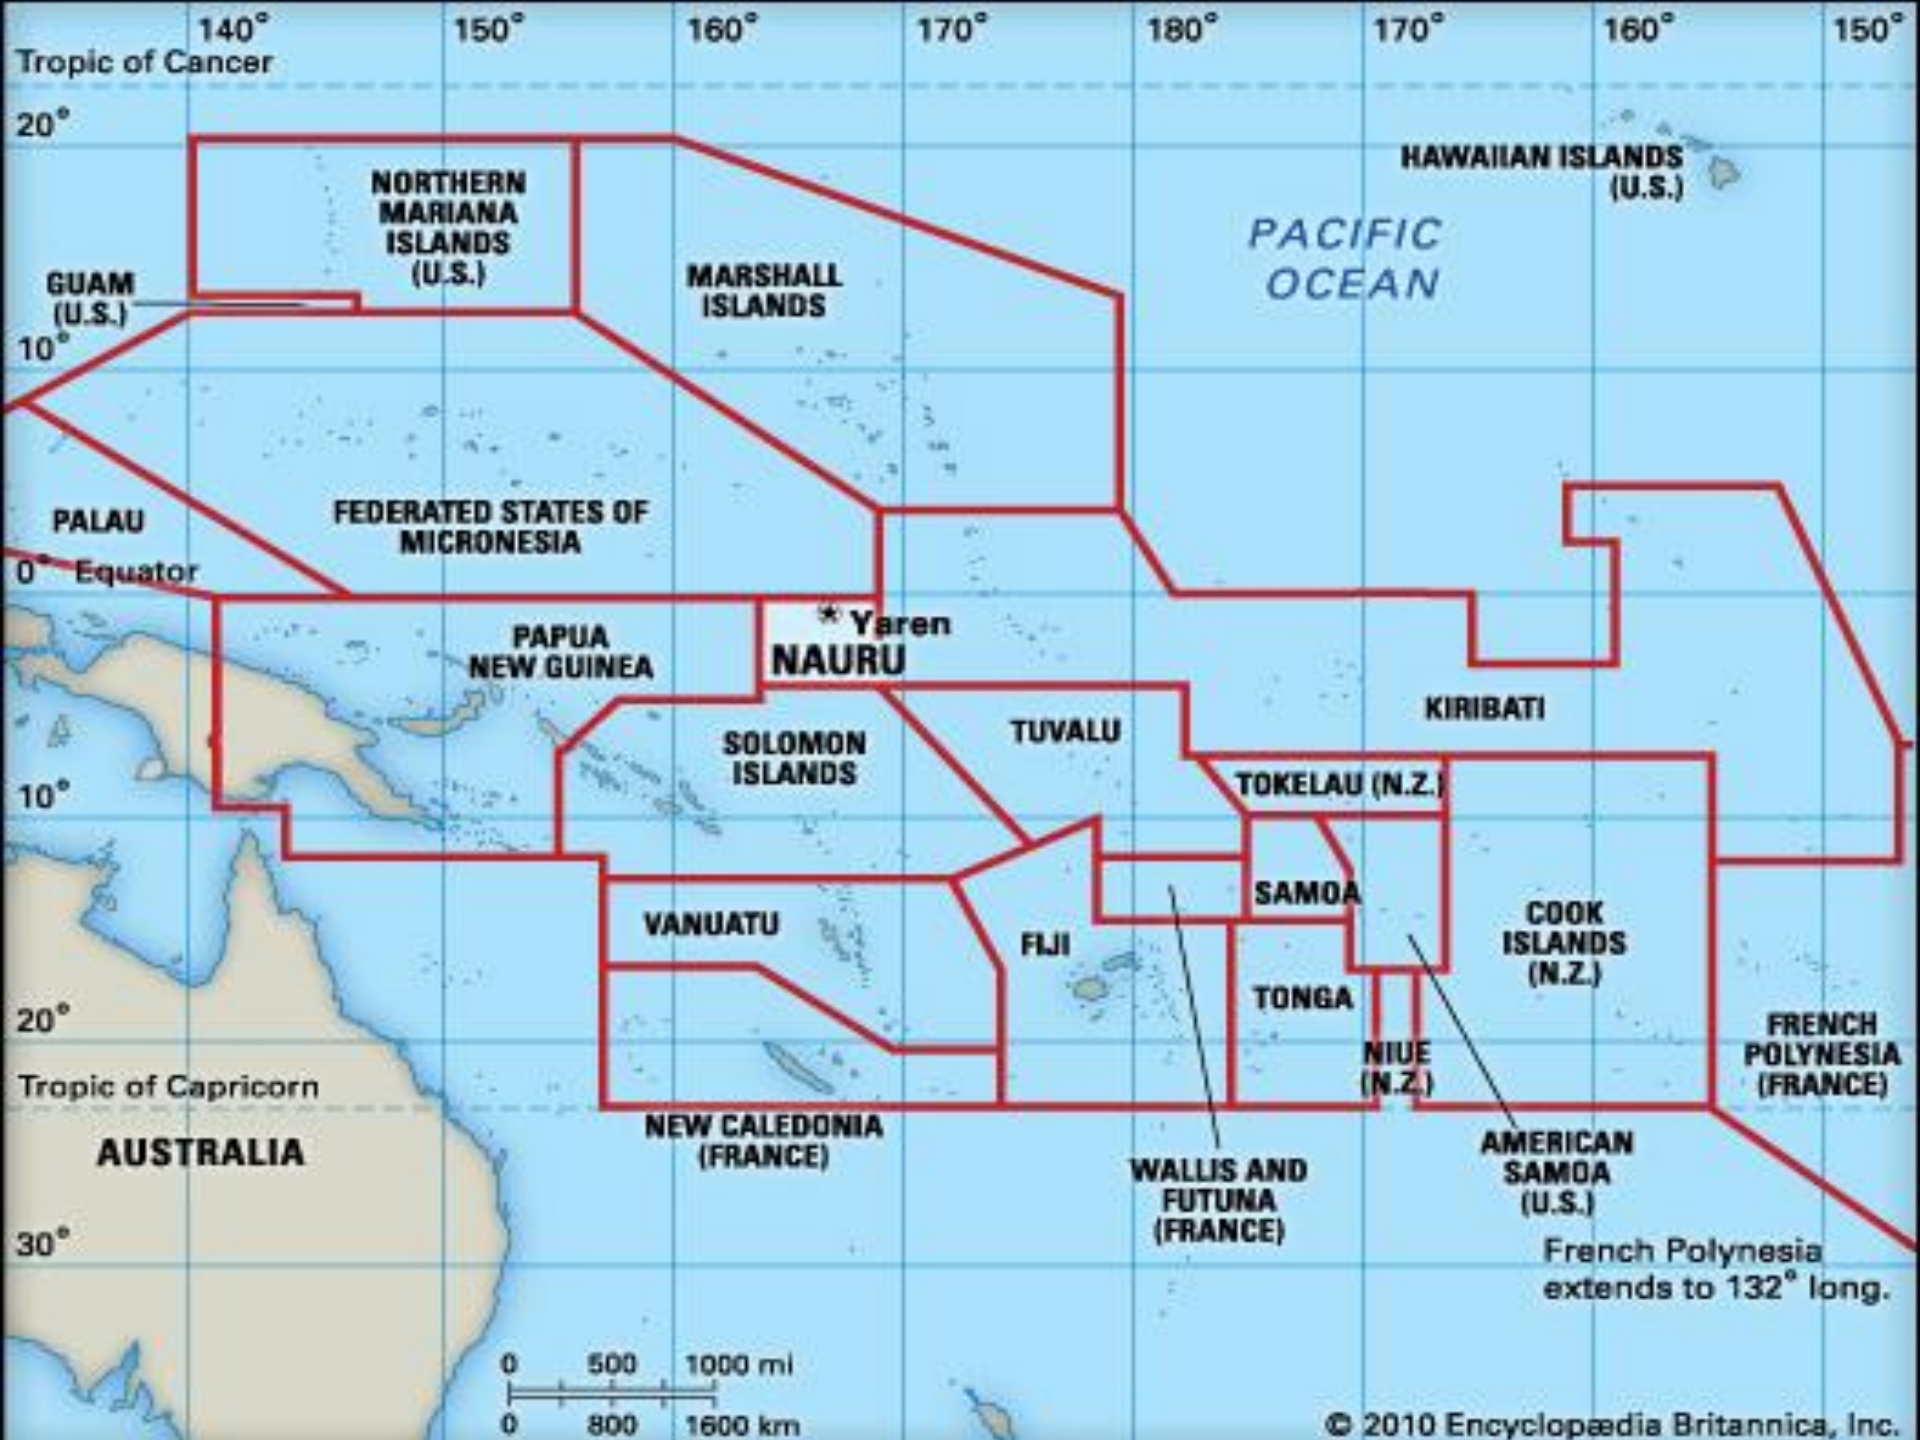

**GLOBE Regional Meeting for
Country Coordinators
Hanoi, Vietnam
6–10 May 2018**

Marshall Islands

Overview of GLOBE in RMI

- ▶ Joined in 1996
 - ▶ 5 GLOBE Schools
 - 3 on Majuro, Majuro Atoll (Capital of Marshall Islands)
 - 1 on Ebeye, Kwajalein Atoll (Ralik Chain)
 - 1 on Wotje, Wotje Atoll (Ratak Chain)
 - ▶ 1 GLOBE Scientist
 - ▶ No Trained GLOBE Teachers
- 

MARSHALL ISLANDS

- GLOBE Schools
- World Heritage Site

FEDERATED STATES OF MICRONESIA

MAJURO

Challenges & Opportunities:

- ▶ Climate Change
 - ▶ Geographic Isolation
 - ▶ Limited human resources
 - ▶ Funding
 - ▶ Awareness
- 