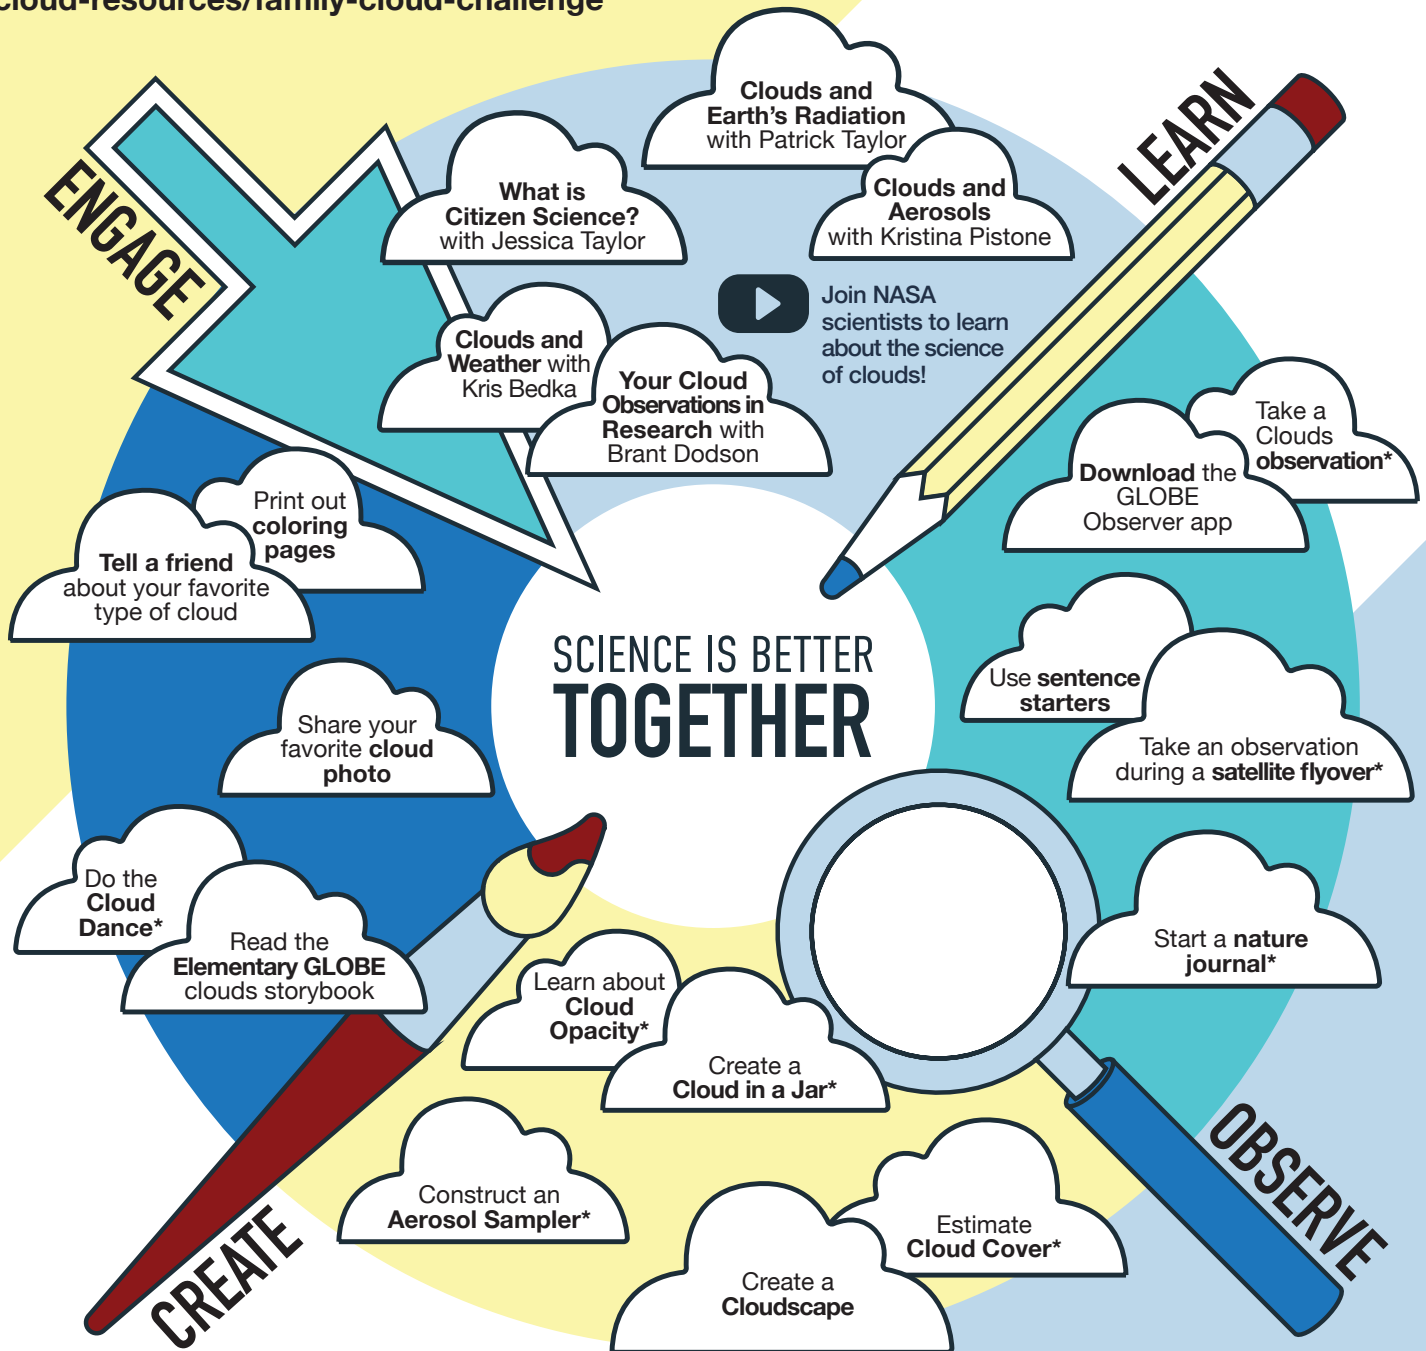

NASA GLOBE Clouds: Choice Chart

Use this choice chart to keep track of which activities you complete. See how many clouds can you shade! Learn more at <https://www.globe.gov/web/s-cool/home/family-cloud-resources/family-cloud-challenge>

*Step-by-step videos are available for these activities at go.usa.gov/xfJfU.

Safety first! Always follow guidelines from your local officials when taking observations. You may receive a NASA personalized email with your observations compared to satellite data if you take cloud observations during a satellite flyover.