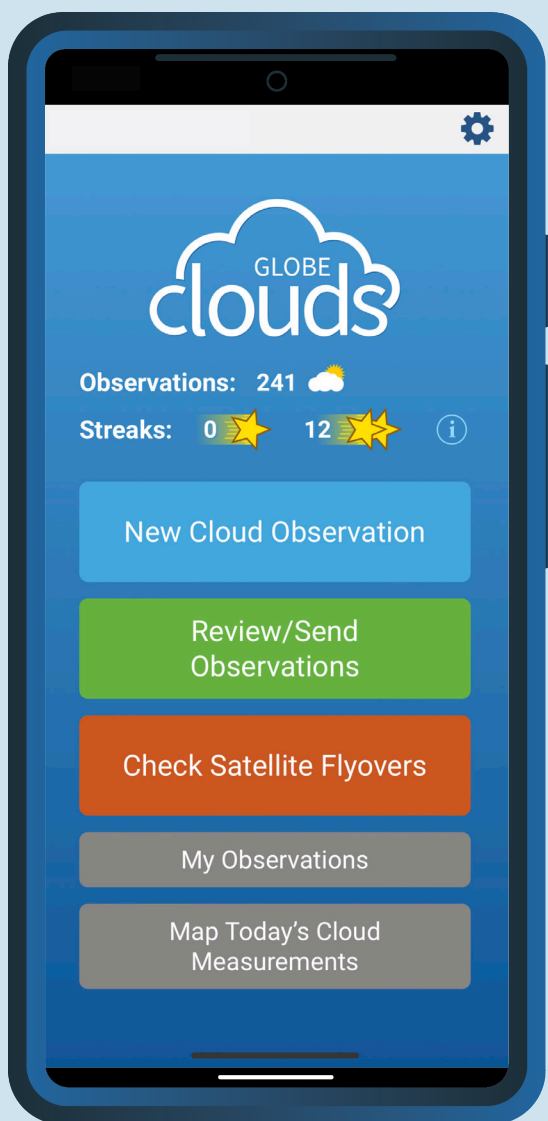

NASA has a unique view of Earth from space. Your view is unique, too.

Share your view of the sky with the GLOBE Observer app. Use the Clouds tool to photograph the sky and record atmospheric conditions, such as visibility, sky color, and cloud cover. See how your observations compare with satellite data with the Satellite Match feature.

 **GLOBE
Observer**
the app of THE GLOBE PROGRAM

Learn more at observer.globe.gov/get-the-app