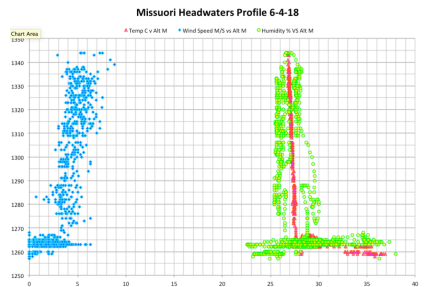

Need(s) or Areas to Watch

- Evaluation – Top Level Metrics – Partnerships
- Website Development – More “Action” Documentation
- GLOBE Website – Data Visualization

Look Ahead

- GLOBE Learning Expedition in Killarney, Ireland
- Development of a GLOBE Wind Speed Protocol

Data from the Missouri River Headwaters June 4, 2018

Students from Morehouse College

Updates/Changes

- Website Updates
- Additions to “AREN User Community”
- Field Testing of Kites
- ROVER 8 Field Testing
- Monthly – Earthlings, NASA Headquarters, SciAct Working Group and AREN Team Monthly Online/Phone Conferences
- Regular GLOBE Student Research Symposium Online Meetings
- AREN Team Meeting in Bozeman, MT
- AREN Team Participation in the GLOBE Northwest Student Research Symposium
- AEROKATS Systems Supporting Coastal Observations at NASA Wallops for Educators, NASA Professionals and Students from Morehouse College
- Updated the AREN Logo
- Presentation and Kite Demonstration for High Altitude Balloon Team at Montana State University