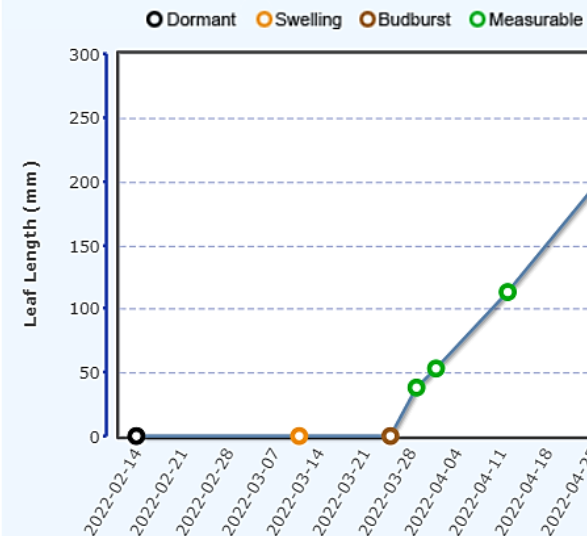

School: Medicinska škola Ante Kuzmanića

Site: SMOKVA

Measurements

Data Counts

School Info

Site Info

Photos

Biosphere

Green-Up

Green-Up

Data Date Range: 2021-02-18 to 2022-04-29

Plant: Ficus / carica Average

Year: 2022
Genus: Ficus
Species: carica

Leaf States (first occurrences)

Dormant: 2022-02-14
Swelling: 2022-03-11
Budburst: 2022-03-25
Length Measurable: 2022-03-29

Greening Cycle: 2
Vegetation Type: tree
Number Of Leaves: 4
Number Of Same Plants: 1